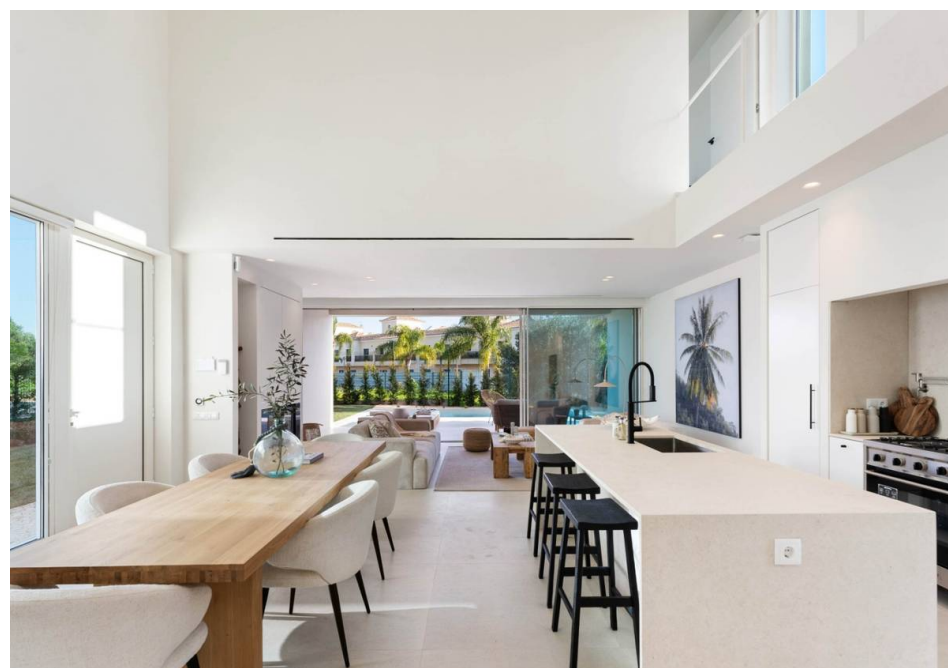

MEDITERRANEAN INSPIRED

Villa Cielo, inspired by the Mediterranean architecture and lifestyle, is situated in the quaint town of Santa Bárbara de Nexe, within walking distance to amenities including local shops, supermarket and restaurants and a 15min drive from Faro airport and Mar Shopping Centre.

Recently completed, this villa has been built with the ease of indoor/ outdoor living in mind featuring large sliding windows allowing plenty of natural light to shine through. Beautifully decorated with a stylish interior, the open plan living room, with wood burner fireplace, dining room and kitchen with double height ceiling provides a sense of grandeur and openness. The kitchen is fully fitted and SMEG equipped with island & breakfast bar and this entire living space accesses the inviting covered terrace with swimming pool, gardens, BBQ and al-fresco dining area.

On the ground floor there is also a bedroom and separate shower room, in addition to a laundry nook/pantry. The remaining two bedroom suites are on the first floor, the main bedroom overlooks the pool and garden and also provides access to the roof top terrace. This area boasts stunning distant sea views and surrounding countryside, provides a jacuzzi, a firepit and an additional relaxation area ideal for sun gazing.